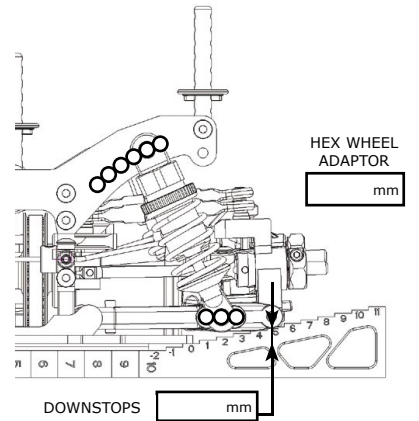

Ball Diff

LOOSE TIGHT

Solid Axle

One Way

CAMBER

L

R

REAR