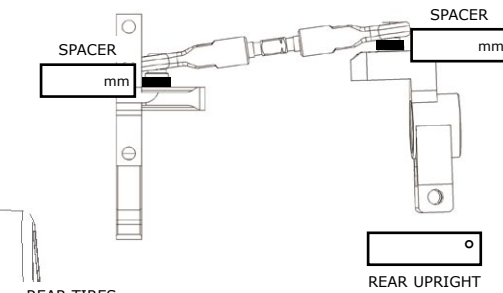

Ball Diff

LOOSE TIGHT

Solid Axle

One Way

CAMBER

L

R

REAR