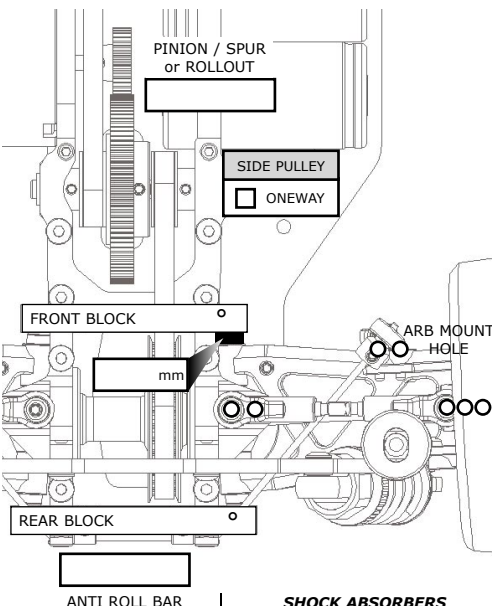

COMMENTS

FRONT

SERVO SAVER

SHOCK ABSORBERS

Holes

Oil

Spring

FRONT AXLE

Ball Diff

LOOSE TIGHT

Solid Axle

One Way

CAMBER

L

R

REAR

REAR TIRES

L

R

REAR AXLE

Ball Diff

LOOSE TIGHT

Solid Axle

Gear Diff cst